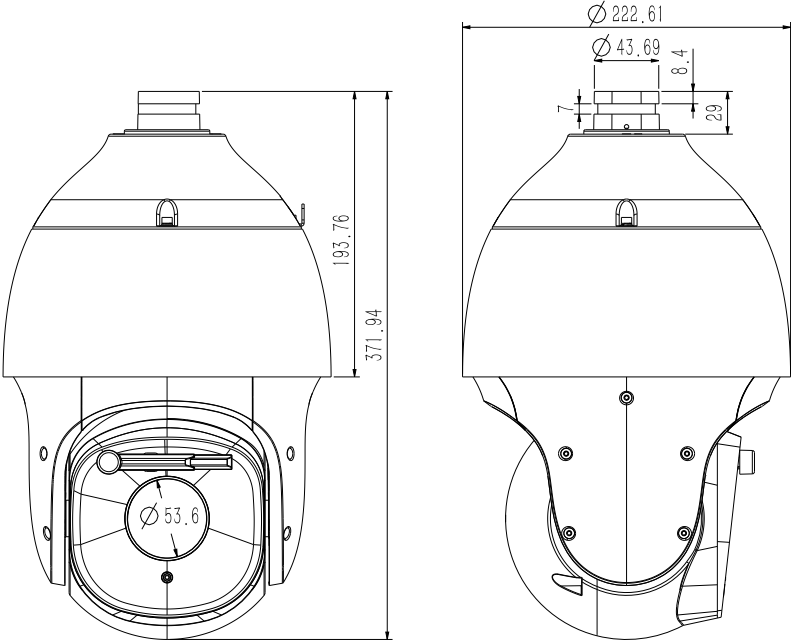

* Listed resolutions are only selectable options. It does not mean that all streams can work at their maximum resolution at the same time.

DIMENSIONS (Unit: mm)

ACCESSORIES

OPTIONAL

DF20Y
Wall Mount

A37
Installation Adapter